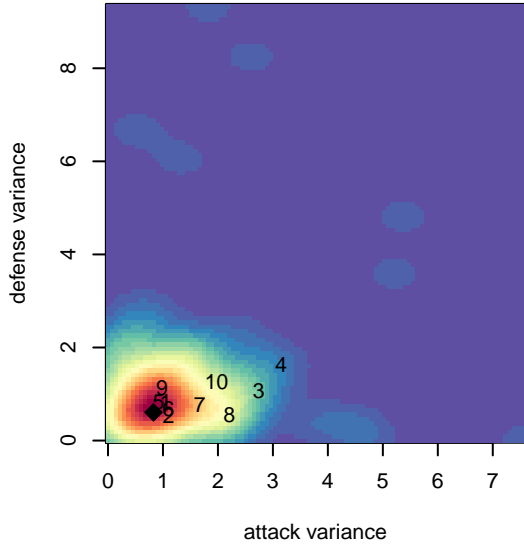

Crossfire Premier B G99

Crossfire Premier
 Redmond, WA
 G99 total strength=1486
 attack=11.72 defense=9.89
 fall league = RCL G99 Div 3

alt names used:
 Crossfire Premier G00/99 B
 CROSSFIRE PREMIER G99 B (WA)
 Crossfire Premier G99B

Venues played:
 2017 REDAPT Cup High School Div – Silver U
 2017 RCL G99 Div 3
 2017 PacNW Winter Classic 1999–2000 Show

Crossfire Premier B G99
 Dots are actual minus expected GF (blue circles) and GA (red triangles).
 Blue line is smoothed change in attack strength. Red is smoothed change in defense strength.

**attack and defense variance (black dot)
relative to other teams
and top 10 in region**

**attack and defense rating
relative to others at age
and all opponents in last 13 months**

Performance relative to 13 month average