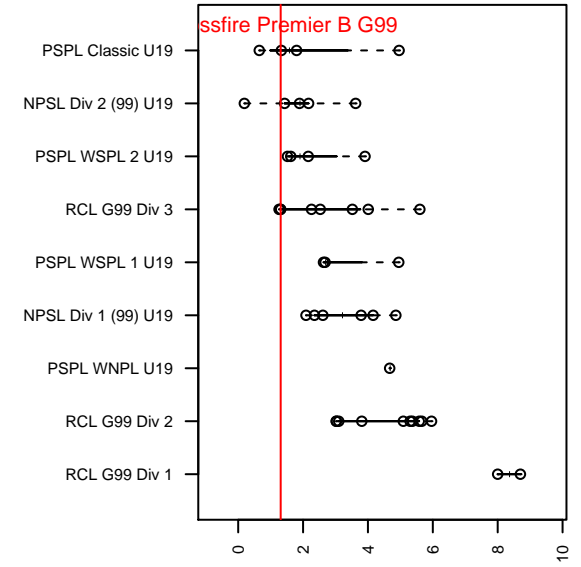

Crossfire Premier B G99

Crossfire Premier
 Redmond, WA
 G99 total strength=1486
 attack=11.72 defense=9.89
 fall league = RCL G99 Div 3

alt names used:
 Crossfire Premier G00/99 B
 CROSSFIRE PREMIER G99 B (WA)
 Crossfire Premier G99B

Venues played:
 2017 REDAPT Cup High School Div – Silver U
 2017 RCL G99 Div 3
 2017 PacNW Winter Classic 1999–2000 Show

Crossfire Premier B G99
 Dots are actual minus expected GF (blue circles) and GA (red triangles).
 Blue line is smoothed change in attack strength. Red is smoothed change in defense strength.

**attack and defense variance (black dot)
relative to other teams
and top 10 in region**

**attack and defense rating
relative to others at age
and all opponents in last 13 months**

Performance relative to 13 month average