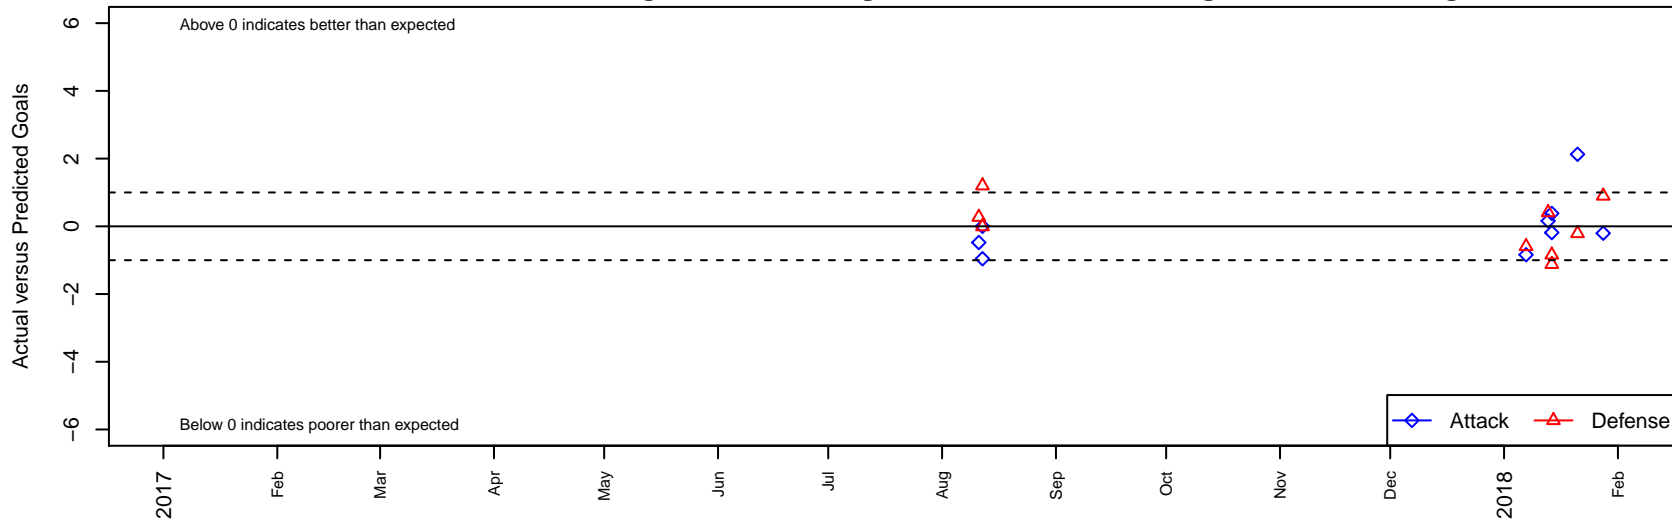

Crossfire Premier B G99

Crossfire Premier
 Redmond, WA
 G99 total strength=1486
 attack=11.72 defense=9.89
 fall league = RCL G99 Div 3

alt names used:
 Crossfire Premier G00/99 B
 CROSSFIRE PREMIER G99 B (WA)
 Crossfire Premier G99B

Venues played:
 2017 REDAPT Cup High School Div – Silver U
 2017 RCL G99 Div 3
 2017 PacNW Winter Classic 1999–2000 Show

Crossfire Premier B G99
 Dots are actual minus expected GF (blue circles) and GA (red triangles).
 Blue line is smoothed change in attack strength. Red is smoothed change in defense strength.

**attack and defense variance (black dot)
relative to other teams
and top 10 in region**

**attack and defense rating
relative to others at age
and all opponents in last 13 months**

Performance relative to 13 month average