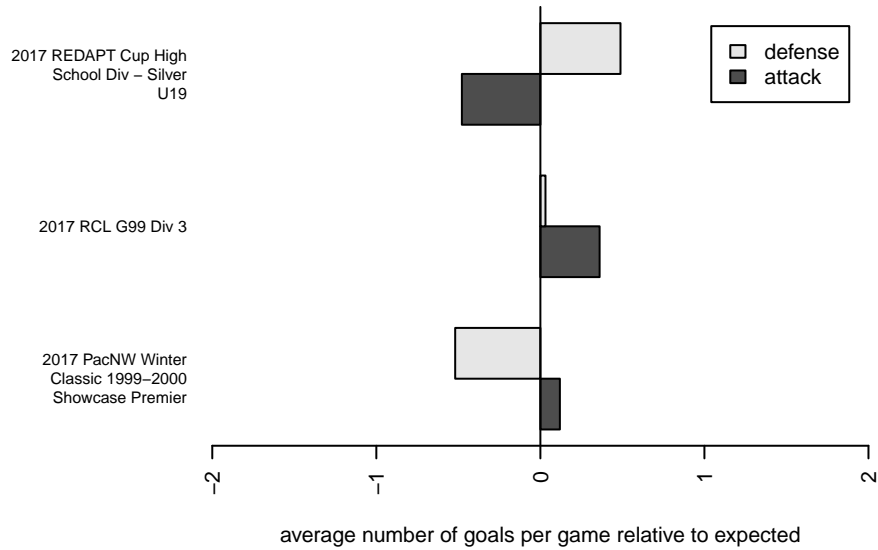

Crossfire Premier B G99

Crossfire Premier
 Redmond, WA
 G99 total strength=1486
 attack=11.72 defense=9.89
 fall league = RCL G99 Div 3

alt names used:
 Crossfire Premier G00/99 B
 CROSSFIRE PREMIER G99 B (WA)
 Crossfire Premier G99B

Venues played:
 2017 REDAPT Cup High School Div – Silver U
 2017 RCL G99 Div 3
 2017 PacNW Winter Classic 1999–2000 Show

Crossfire Premier B G99
 Dots are actual minus expected GF (blue circles) and GA (red triangles).
 Blue line is smoothed change in attack strength. Red is smoothed change in defense strength.

**attack and defense variance (black dot)
relative to other teams
and top 10 in region**

**attack and defense rating
relative to others at age
and all opponents in last 13 months**

Performance relative to 13 month average