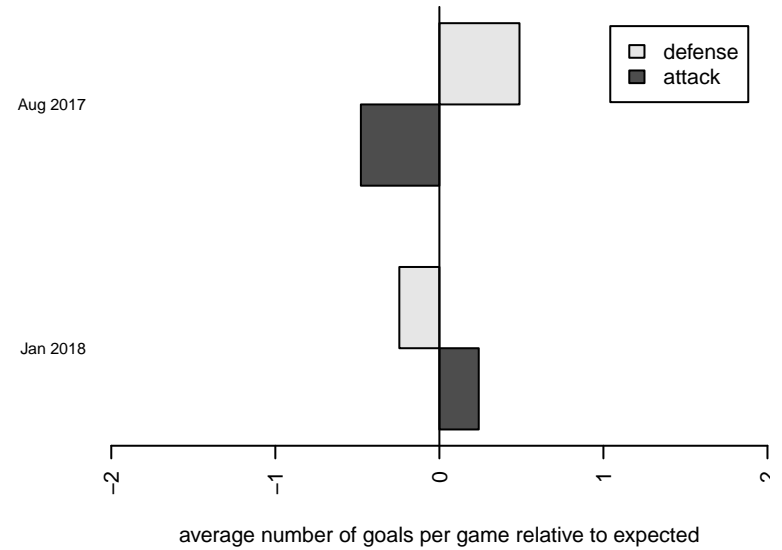

Performance relative to 13 month average