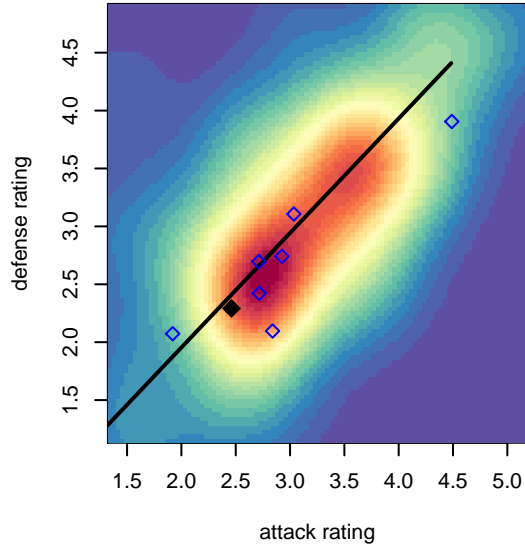

Crossfire Premier B G99

Crossfire Premier
 Redmond, WA
 G99 total strength=1486
 attack=11.72 defense=9.89
 fall league = RCL G99 Div 3

alt names used:
 Crossfire Premier G00/99 B
 CROSSFIRE PREMIER G99 B (WA)
 Crossfire Premier G99B

Venues played:
 2017 REDAPT Cup High School Div – Silver U
 2017 RCL G99 Div 3
 2017 PacNW Winter Classic 1999–2000 Show

Crossfire Premier B G99
 Dots are actual minus expected GF (blue circles) and GA (red triangles).
 Blue line is smoothed change in attack strength. Red is smoothed change in defense strength.

**attack and defense variance (black dot)
relative to other teams
and top 10 in region**

**attack and defense rating
relative to others at age
and all opponents in last 13 months**

Performance relative to 13 month average